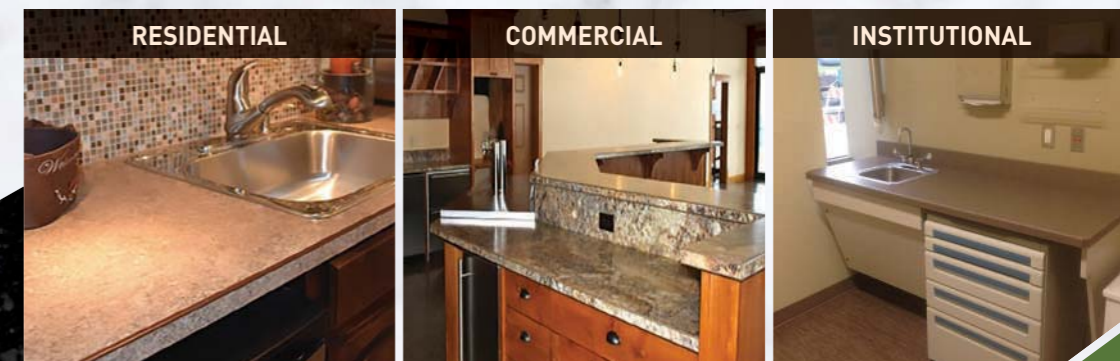

GEM-LOC
PREMIER EDGE

Loticorporation

21505 Bents Ct NE
Aurora OR 97002

www.gemloc.com

877.436.3343

gemloc.com